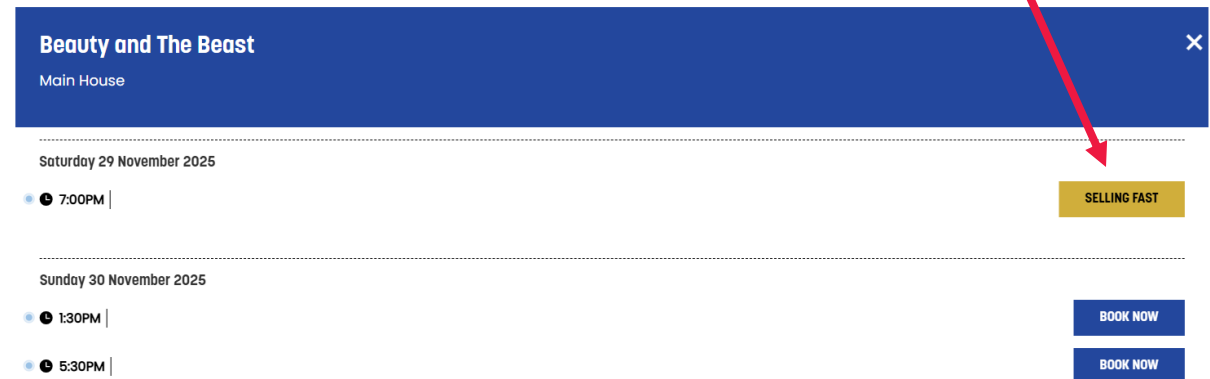

This will bring up a list of all performance dates and times, simply click the coloured tab next to the performance you wish to book for.