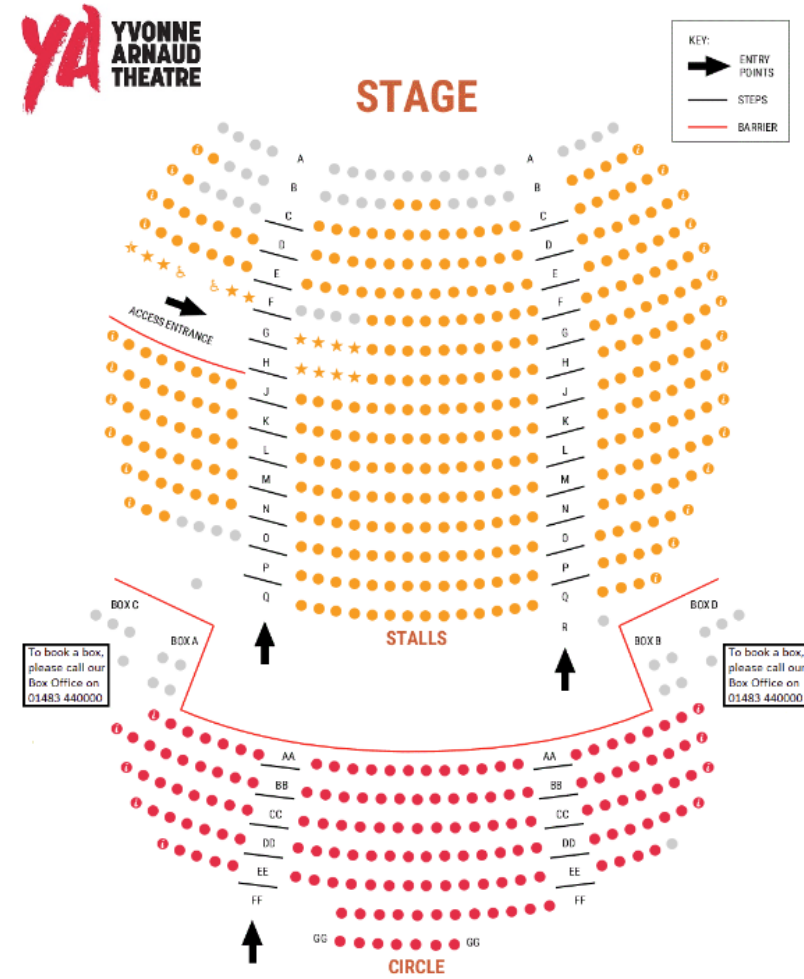

Choosing Your Seats:

Overview

When you have selected 'Book Now', you will be presented with this screen which allows you to choose where you wish to sit in the auditorium.

Seats are colour coded:

- Different price bands are different colours
- Grey seats are unavailable

Prices

	Full Price	Essential Companion/Personal Assistant	Access Membership	Child/Under 16	Access Membership - Wheelchair User
● Price Band A	£35.00	£35.00	£35.00	£31.00	-
● Wheelchair Band A	-	-	-	-	£35.00
● Price Band B	£31.00	£31.00	£31.00	£27.00	-
● Unavailable					

You can see the prices of tickets in each price band by looking at the table of ticket types at the bottom of the page.

*Please note, these prices do not include any access discounts. **Discounts will apply at checkout.***