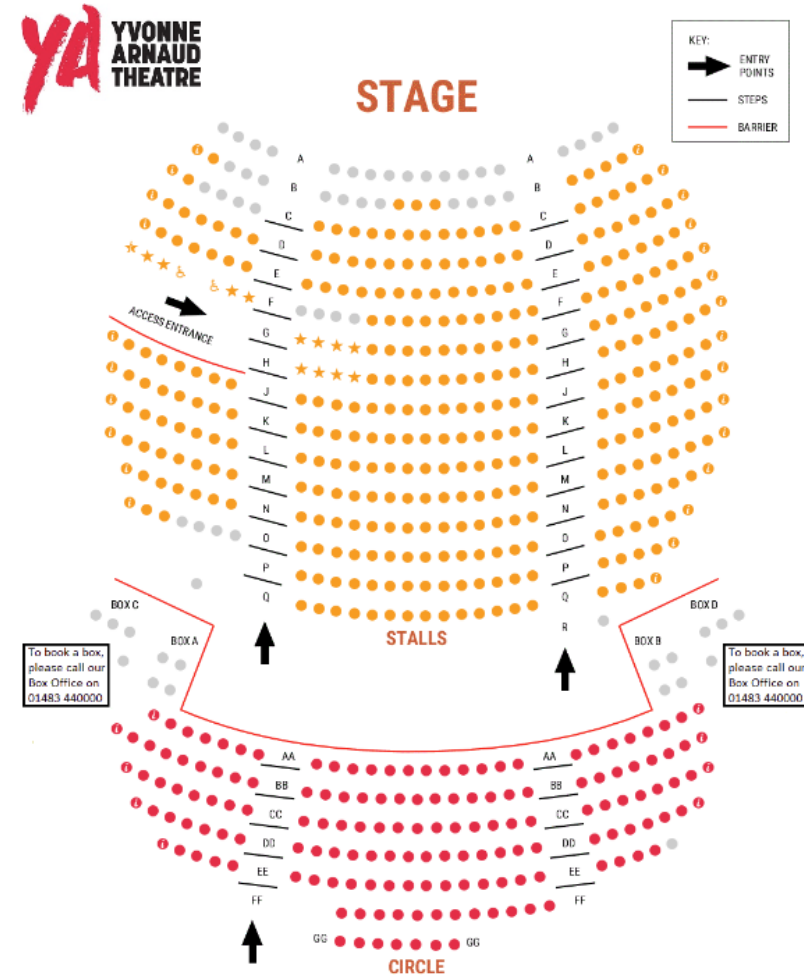

Choosing Your Seats:

Overview

When you have selected 'Book Now', you will be presented with this screen which allows you to choose where you wish to sit in the auditorium.

Seats are colour coded:

- Different price bands are different colours
- Grey seats are unavailable

Prices

	Full Price	Essential Companion/Personal Assistant	Access Membership	Child/Under 16	Access Membership - Wheelchair User
● Price Band A	£35.00	£35.00	£35.00	£31.00	-
● Wheelchair Band A	-	-	-	-	£35.00
● Price Band B	£31.00	£31.00	£31.00	£27.00	-
● Unavailable					

You can see the prices of tickets in each price band by looking at the table of ticket types at the bottom of the page.

*Please note, these prices do not include any access discounts. **Discounts will apply at checkout.***