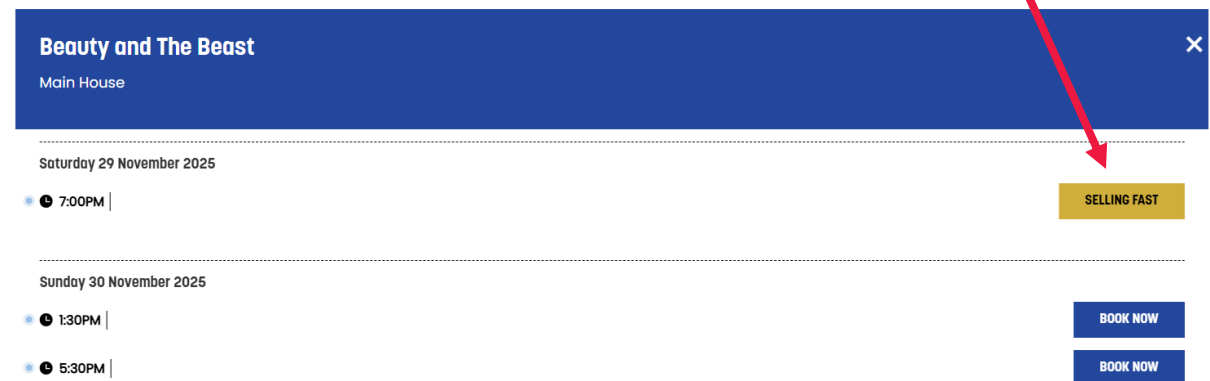

This will bring up a list of all performance dates and times, simply click the coloured tab next to the performance you wish to book for.